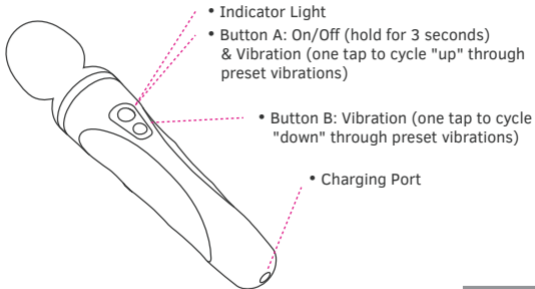

LOVENSE

Domii 2

USER MANUAL

What's Included

- (1) Bluetooth® Wand
- (1) USB Charging Cable
- (1) User Manual
- (1) Quick Setup Guide
- (1) Storage Bag

Specifications

Materials	ABS Plastic/Body-Safe Silicone
Weight	299.9g
Battery	Li-Ion Rechargeable
Charging	160 Mins
Use Time	up to 370 Mins
Standby	up to 100 Hours
Waterproof	IPX6 Water-Resistant