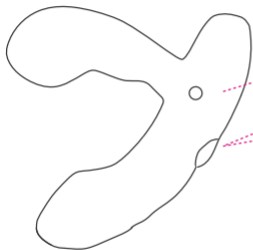

- Port de chargement

- Voyant Lumineux

- Bouton : Marche/Arrêt (maintenir pendant 3 secondes) & Niveau de Vibrations (une seule pression)