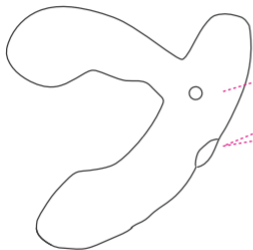

- Ladeanschluss

- Kontrolllampe

- Knopf: An/Aus (3 Sekunden halten)
  & Anwahl der Vibrationsmuster
  (einmal kurz drücken)

Deutsch