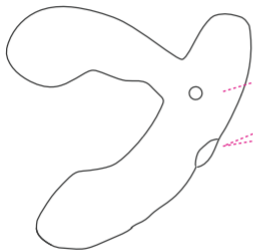

LOVENSE

Edge

USER MANUAL

- Charging Port

- Indicator Light

- Button: On/Off (hold for 3 seconds)  
& Cycle Through Vibrations (one tap)

English