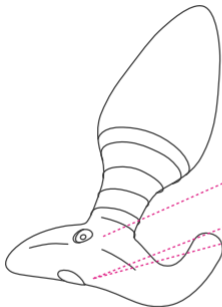

- Charging Port
- Indicator Light
- Button: On/Off (hold for 3 seconds)
  & Cycle Through Vibrations (one tap)

English