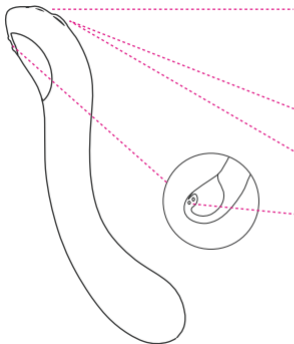

- Knopf A: An/Aus (3 Sekunden halten) & Vibration (einmal drücken, um in den voreingestellten Vibrationsmustern nach "oben" zu wählen)
- Kontrolllampe
- Knopf B: Vibration (einmal drücken, um in den voreingestellten Vibrationsmustern nach "unten" zu wählen)
- Ladeanschluss