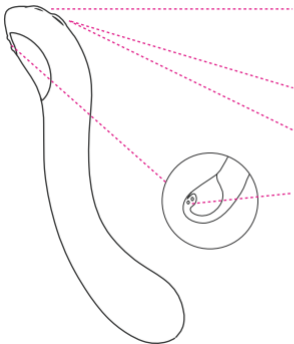

- Botón A: Encender/Apagar (mantener por 3 segundos) & Vibración (pulsar una vez para "subir" a través de las vibraciones)
- Luz Indicadora
- Botón B: Vibración (Pulsar una vez para "bajar" a través de las vibraciones)
- Puerto de Carga