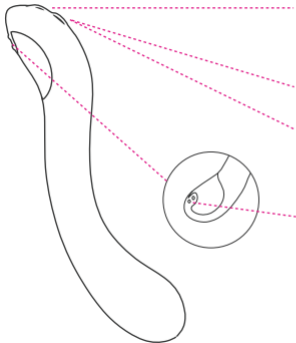

LOVENSE

Osci 2

USER MANUAL

- Button A: On/Off (hold for 3 seconds) & Vibration (one tap to cycle "up" through preset vibrations)
- Indicator Light
- Button B: Vibration (one tap to cycle "down" through preset vibrations)
- Charging Port

What's Included

- (1) Bluetooth® G-Spot "Vibrator"
- (1) USB Charging Cable
- (1) User Manual
- (1) Quick Setup Guide
- (1) Storage Bag

Specifications

Materials	ABS Plastic/Body-Safe Silicone
Weight	182g
Battery	Li-Ion Rechargeable
Charging	105 Minutes
Use Time	up to 300 Minutes
Standby	up to 120 Hours
Waterproof	IPX7 Waterproof