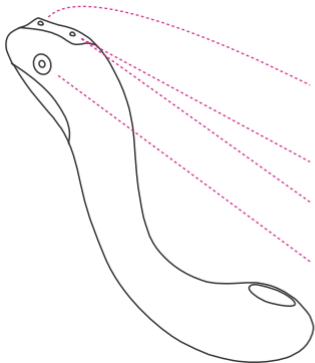

LOVENSE

Osci

USER MANUAL

- Button A: On/Off (hold for 3 seconds) & Vibration (one tap to cycle "up" through preset vibrations)
- Indicator Light
- Button B: Vibration (one tap to cycle "down" through preset vibrations)
- Charging Port

English

What's Included

- (1) Bluetooth G-Spot "Vibrator"
- (1) USB Charging Cable
- (1) User Manual
- (1) Quick Setup Guide

Specifications

Materials	ABS Plastic/Body Safe Silicone
Weight	178g
Battery	Li-Ion Rechargeable
Charging	70 Minutes
Use Time	up to 230 Minutes
Standby	up to 100 Hours
Waterproof	Water Resistant